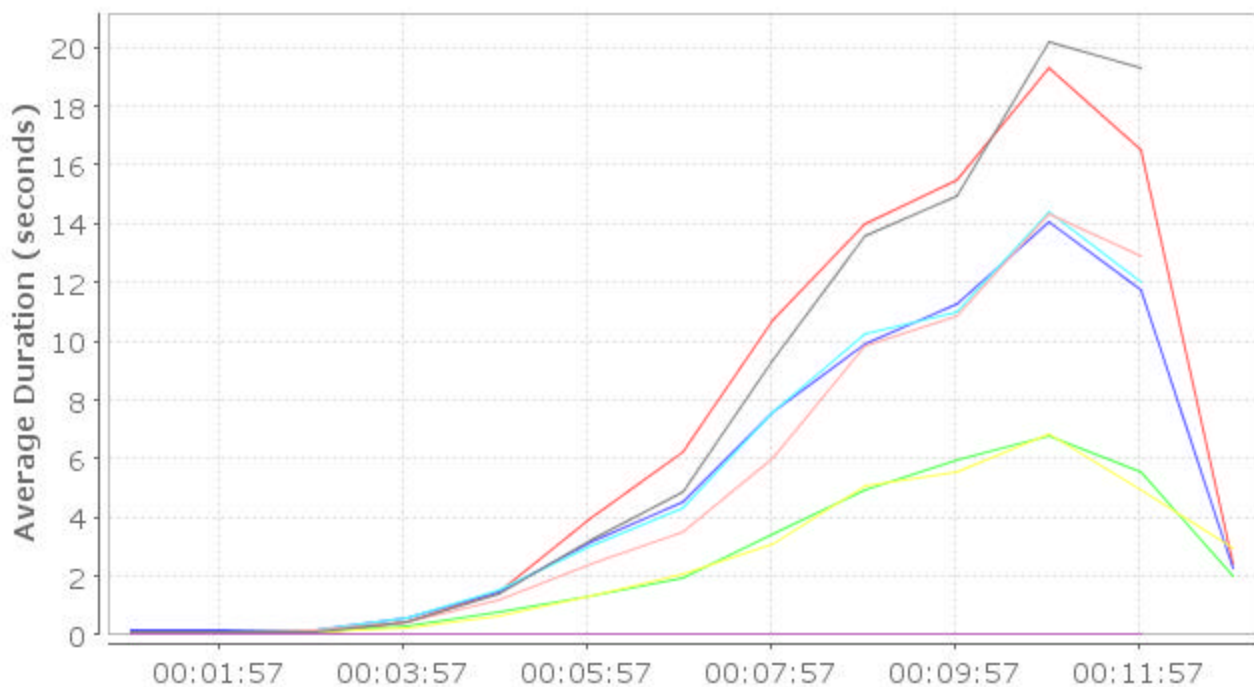

Test Report: 9/12/06 1:52 PM Acceptance Test

Testcase Analysis: create issue (1)

Peak users tested: 154

Combined chart of average page durations

Overall page performance stats:

Name	Base Dur.	Repeats	Errors	Avg Dur.	Min Dur.	Max Dur.
• Issue Tracker - Login [1]	00:00.39	862	0	00:05.94	00:00.05	00:23.36
• Issue Tracker - Issues [1]	00:00.13	852	0	00:04.43	00:00.06	00:16.78
• Issue Tracker - Issues [2]	00:01.34	852	0	00:04.91	00:00.07	00:17.08
• SmartNav.htm	00:00.03	852	0	00:00.02	00:00.00	00:00.64
• Issue Tracker - Issues [3]	00:00.19	849	0	00:02.42	00:00.04	00:08.97
• Issue Tracker - Issues [4]	00:00.11	830	0	00:02.52	00:00.05	00:08.39
• Issue Tracker - Issues [5]	00:00.46	817	0	00:05.29	00:00.07	00:17.11
• Issue Tracker - Login [2]	00:00.08	803	0	00:07.16	00:00.01	00:23.41

Testcase Analysis: browse issues (2)

Peak users tested: 321

Combined chart of average page durations

Overall page performance stats:

Name	Base Dur.	Repeats	Errors	Avg Dur.	Min Dur.	Max Dur.
• Issue Tracker - Login [1]	00:00.42	1,775	0	00:05.85	00:00.05	00:23.41
• Issue Tracker - Issues [1]	00:01.12	1,763	0	00:05.17	00:00.06	00:17.23
• Issue Tracker - Issues [2]	00:00.63	1,763	0	00:02.93	00:00.03	00:10.02
• SmartNav.htm	00:00.05	1,763	0	00:00.02	00:00.00	00:00.89
• Issue Tracker - Issues [3]	00:00.05	1,762	0	00:02.47	00:00.02	00:09.29
• Issue Tracker - Issues [4]	00:00.07	1,751	0	00:02.61	00:00.03	00:09.70
• Issue Tracker - Issues [5]	00:00.06	1,720	0	00:02.61	00:00.03	00:09.35
• Issue Tracker - Issues [6]	00:00.08	1,682	0	00:03.03	00:00.03	00:09.98
• Issue Tracker - Login [2]	00:00.18	1,617	0	00:07.57	00:00.01	00:23.39