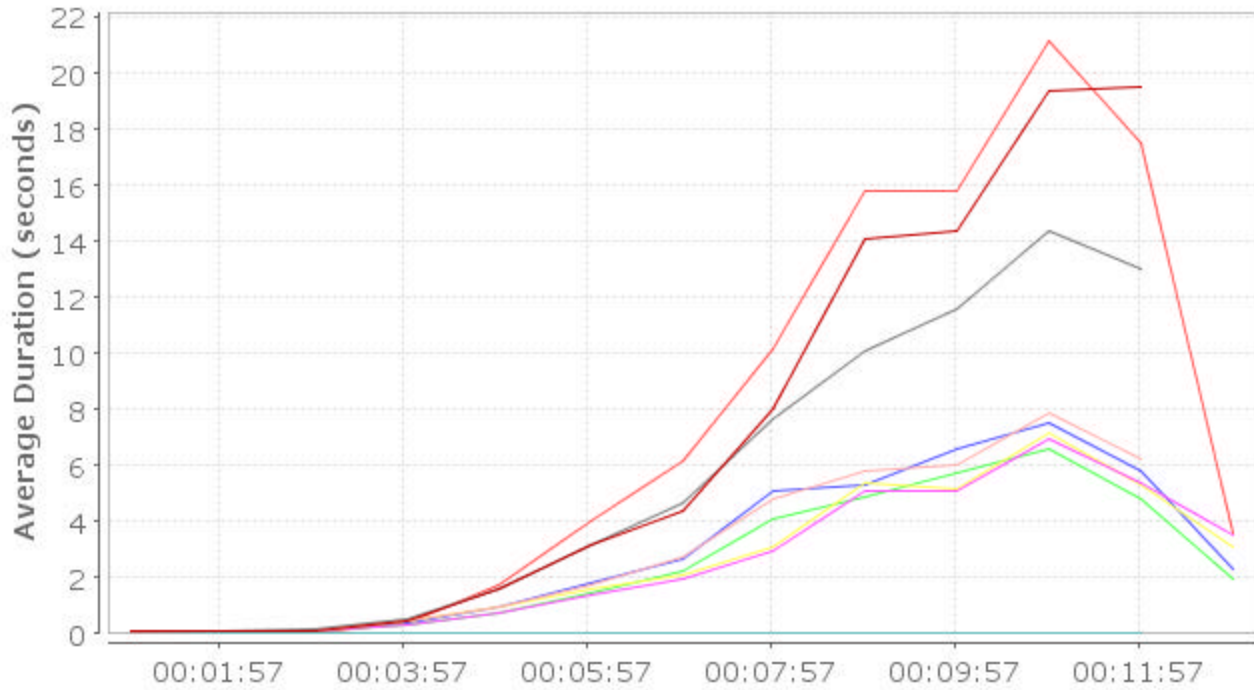

Test Report: 9/12/06 1:52 PM Acceptance Test

Testcase Analysis: create issue (1)

Peak users tested: 154

Combined chart of average page durations

Overall page performance stats:

Name	Base Dur.	Repeats	Errors	Avg Dur.	Min Dur.	Max Dur.
• Issue Tracker - Login [1]	00:00.39	862	0	00:05.94	00:00.05	00:23.36
• Issue Tracker - Issues [1]	00:00.13	852	0	00:04.43	00:00.06	00:16.78
• Issue Tracker - Issues [2]	00:01.34	852	0	00:04.91	00:00.07	00:17.08
• SmartNav.htm	00:00.03	852	0	00:00.02	00:00.00	00:00.64
• Issue Tracker - Issues [3]	00:00.19	849	0	00:02.42	00:00.04	00:08.97
• Issue Tracker - Issues [4]	00:00.11	830	0	00:02.52	00:00.05	00:08.39
• Issue Tracker - Issues [5]	00:00.46	817	0	00:05.29	00:00.07	00:17.11
• Issue Tracker - Login [2]	00:00.08	803	0	00:07.16	00:00.01	00:23.41

Testcase Analysis: browse issues (2)

Peak users tested: 321

Combined chart of average page durations

Overall page performance stats:

Name	Base Dur.	Repeats	Errors	Avg Dur.	Min Dur.	Max Dur.
• Issue Tracker - Login [1]	00:00.42	1,775	0	00:05.85	00:00.05	00:23.41
• Issue Tracker - Issues [1]	00:01.12	1,763	0	00:05.17	00:00.06	00:17.23
• Issue Tracker - Issues [2]	00:00.63	1,763	0	00:02.93	00:00.03	00:10.02
• SmartNav.htm	00:00.05	1,763	0	00:00.02	00:00.00	00:00.89
• Issue Tracker - Issues [3]	00:00.05	1,762	0	00:02.47	00:00.02	00:09.29
• Issue Tracker - Issues [4]	00:00.07	1,751	0	00:02.61	00:00.03	00:09.70
• Issue Tracker - Issues [5]	00:00.06	1,720	0	00:02.61	00:00.03	00:09.35
• Issue Tracker - Issues [6]	00:00.08	1,682	0	00:03.03	00:00.03	00:09.98
• Issue Tracker - Login [2]	00:00.18	1,617	0	00:07.57	00:00.01	00:23.39